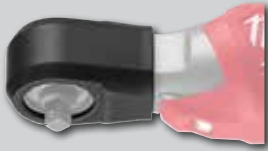

MWE305421 \$499.95

MWE305420 - Tool Only \$314.95

**M12 FUEL
1/4" Ratchet
Protective Boot**

For use with our M12 FUEL 1/4" Ratchet (MWE305220).

MWE49163052

\$34.90

**M12 FUEL™
3/8" Ratchet
Protective Boot**