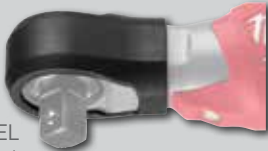

**M12 FUEL™
1/2" Ratchet
Protective Boot**

For use with our M12 FUEL 1/2" Ratchet (MWE305420).

MWE49163054

$34.90